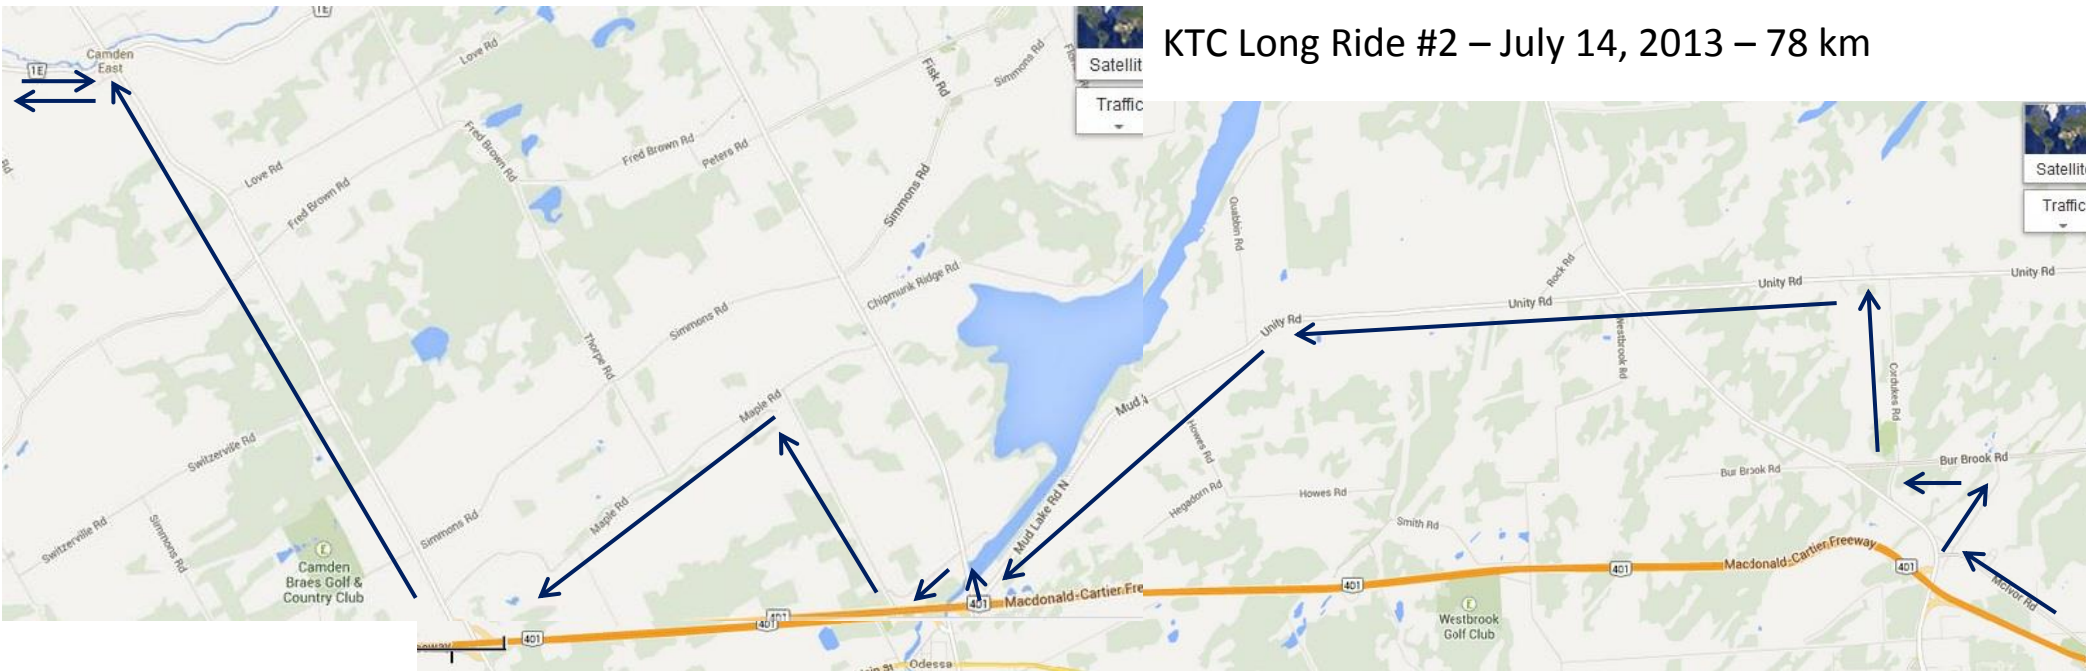

# KTC Long Ride #2 – July 14, 2013 – 78 km

Out	Back
Start – Cataraqui Arena Parking Lot	Straight from General Store onto Route 1E
Left onto Mclvor	Turn around at Main Street, back to Highway 4
Right onto Jackson Mills	Right on Highway 4
Left onto Burbrook	Left onto Maple
Right onto Cordukes	Right onto Old Wilton (T intersection)
Left onto Unity	Old Wilton Becomes Scotland
At end of Unity, Right onto Highway 6	Right onto Highway 6
Left onto Scotland	Left onto Mud Lake / Unity
Scotland becomes Old Wilton Road	Right onto Cordukes
Left onto Maple	Left onto Burbrook
At end of Maple turn Right onto Highway 4	Right onto Jackson Mills
Meet at General Store in Camden East	Left onto Mclvor
	Right into Cataraqui Arena Parking Lot